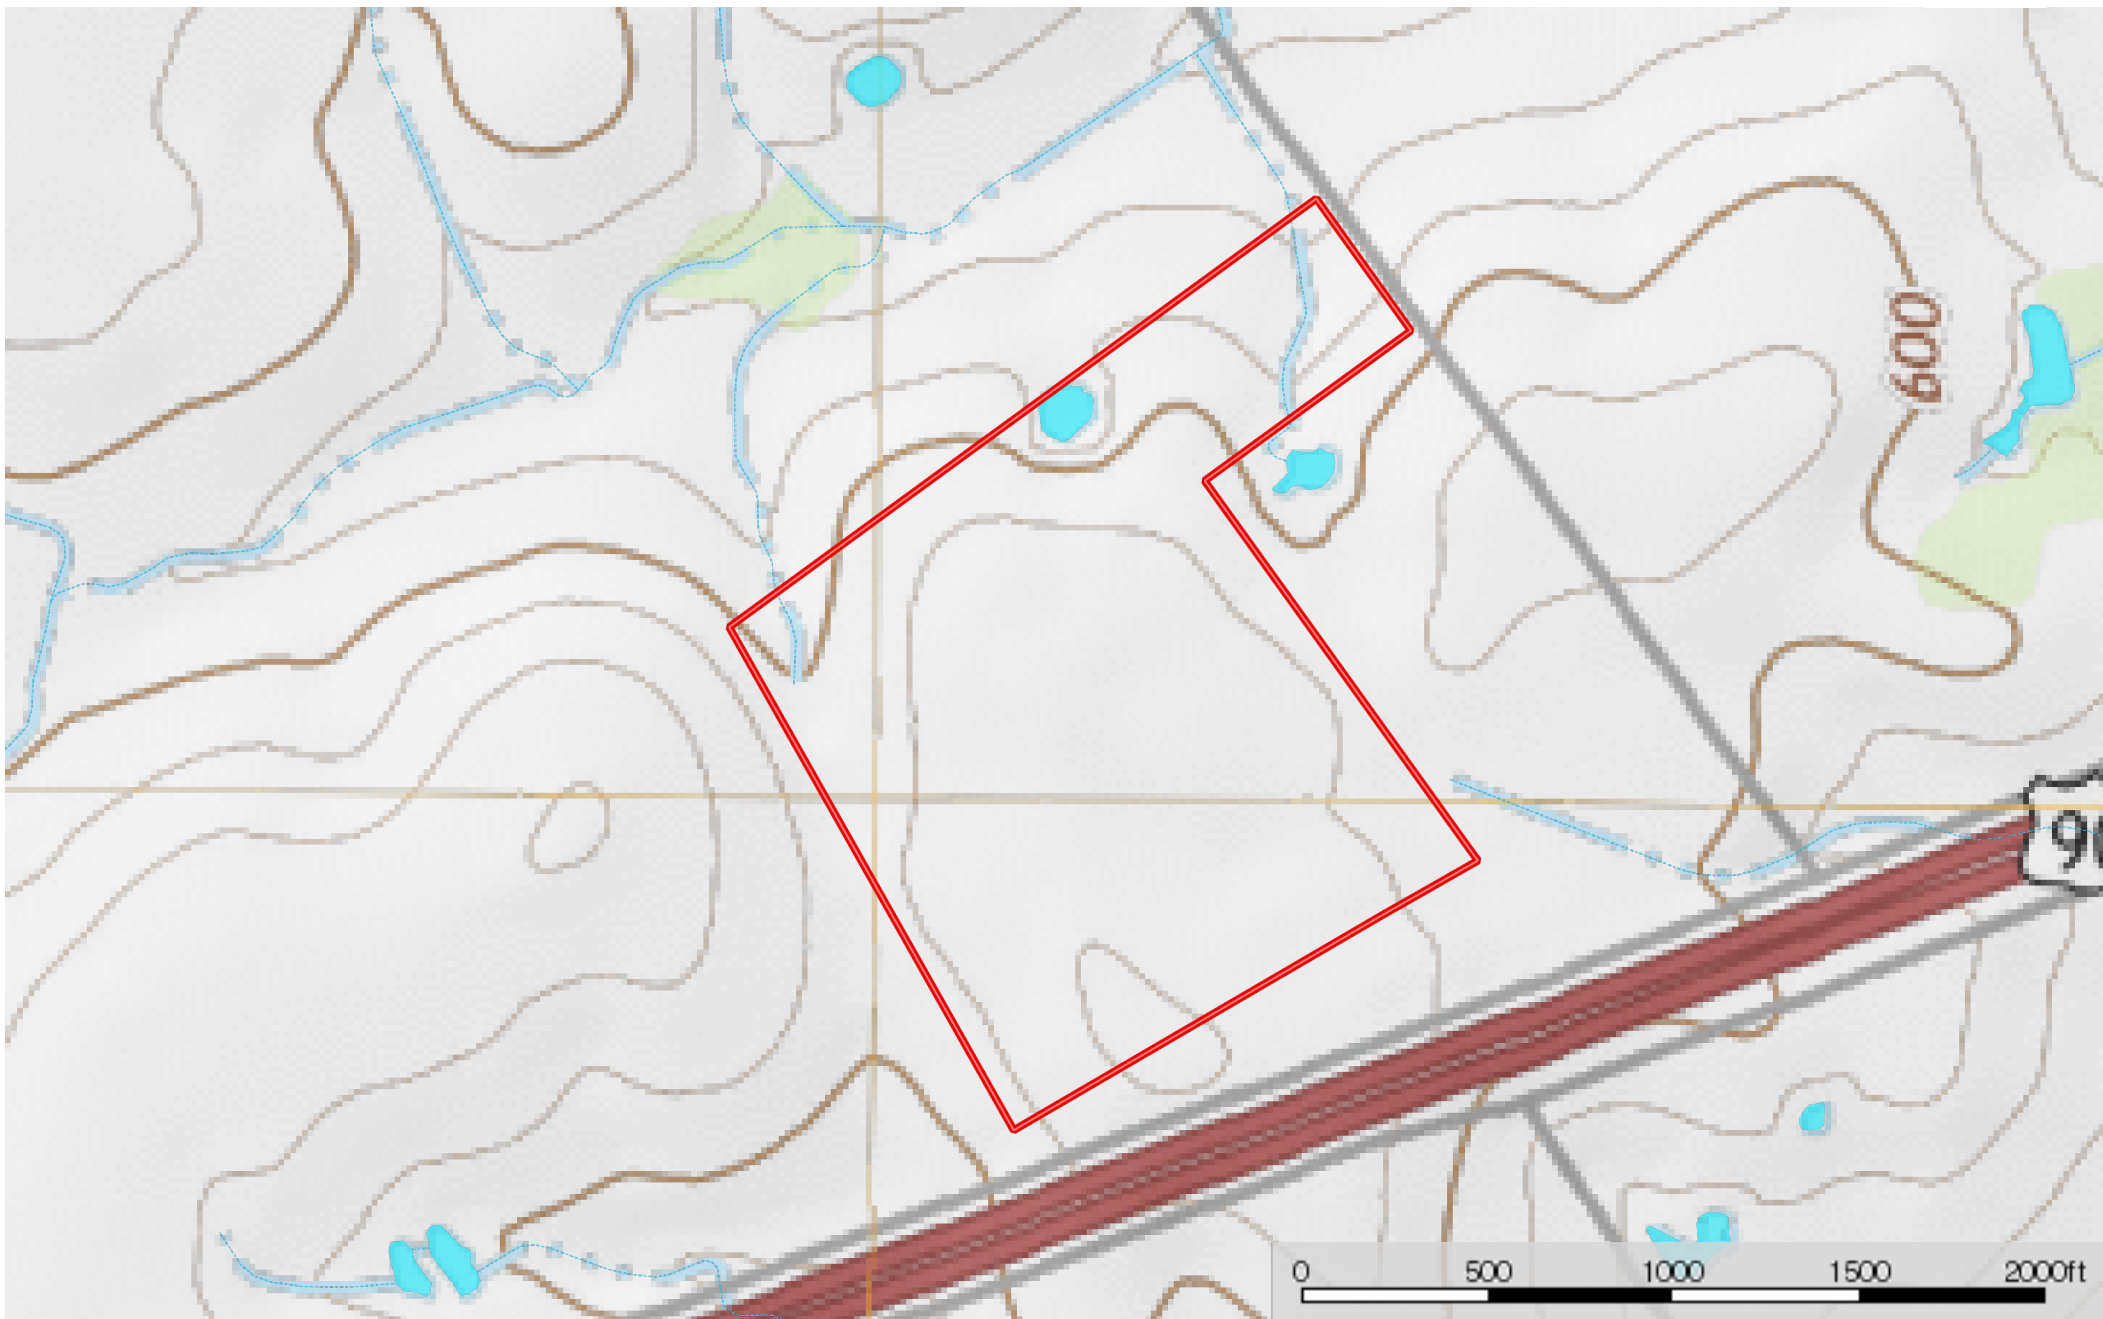

# Genuine Genetics

Texas, AC +/-

-  Boundary
-  Stream, Intermittent
-  River/Creek
-  Water Body