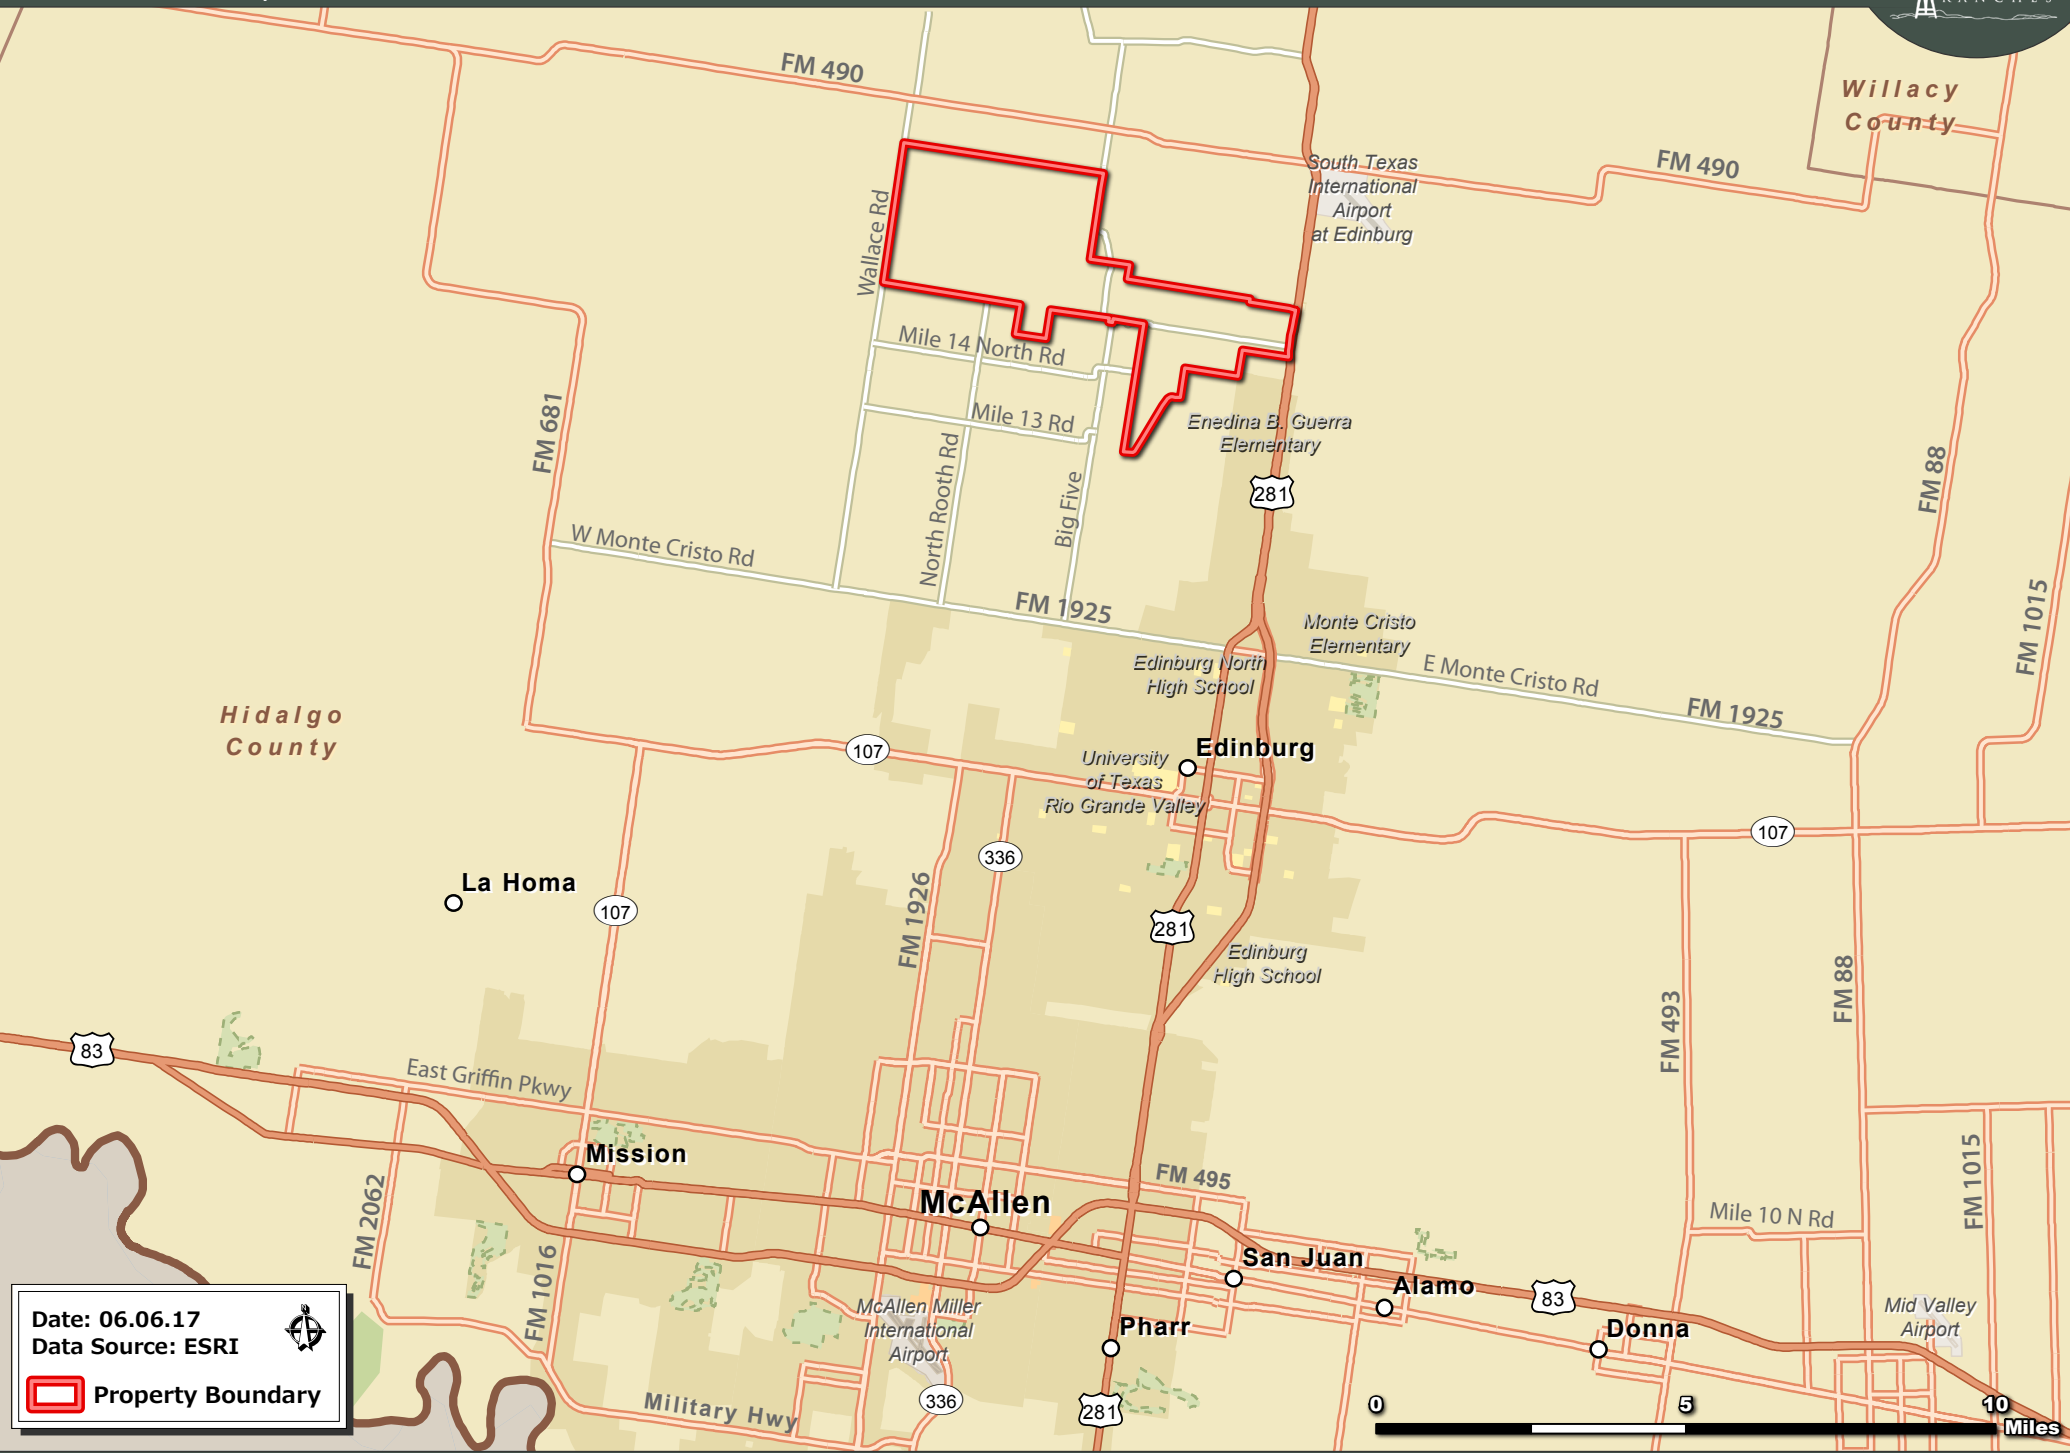

**MONTE CRISTO FARMS - 7,596 AC +/-
HIDALGO COUNTY, TEXAS**

Date: 06.06.17
Data Source: ESRI

Property Boundary